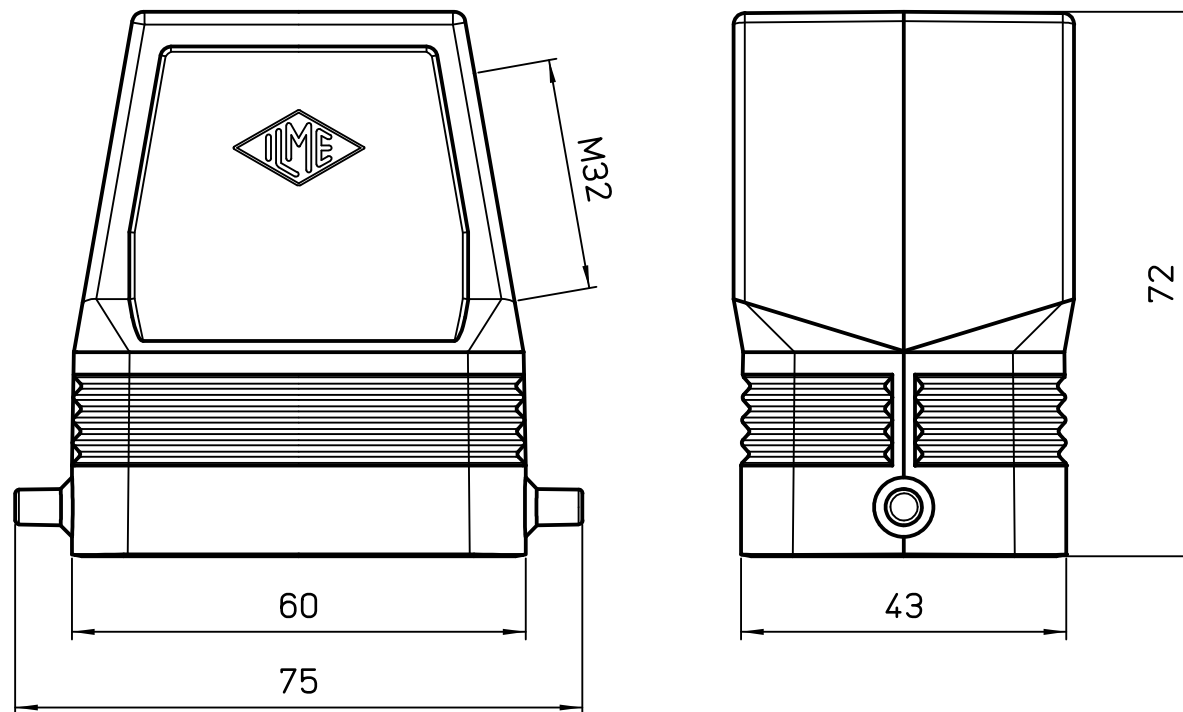

Diritti riservati All rights reserved

1

2

3

A

A

B

B

REV.	DATE	SIGNATURE		
		Dimensions in mm	Simplified representation with dimensions without tolerance	
Original Size A4			MFOR 06 L32	Scale 1:1
Date 19/09/22			Hood with pegs, size "44.27", high construction, side entry M32, 180 °C	
Sign. S.Diasparra				

1

2

3